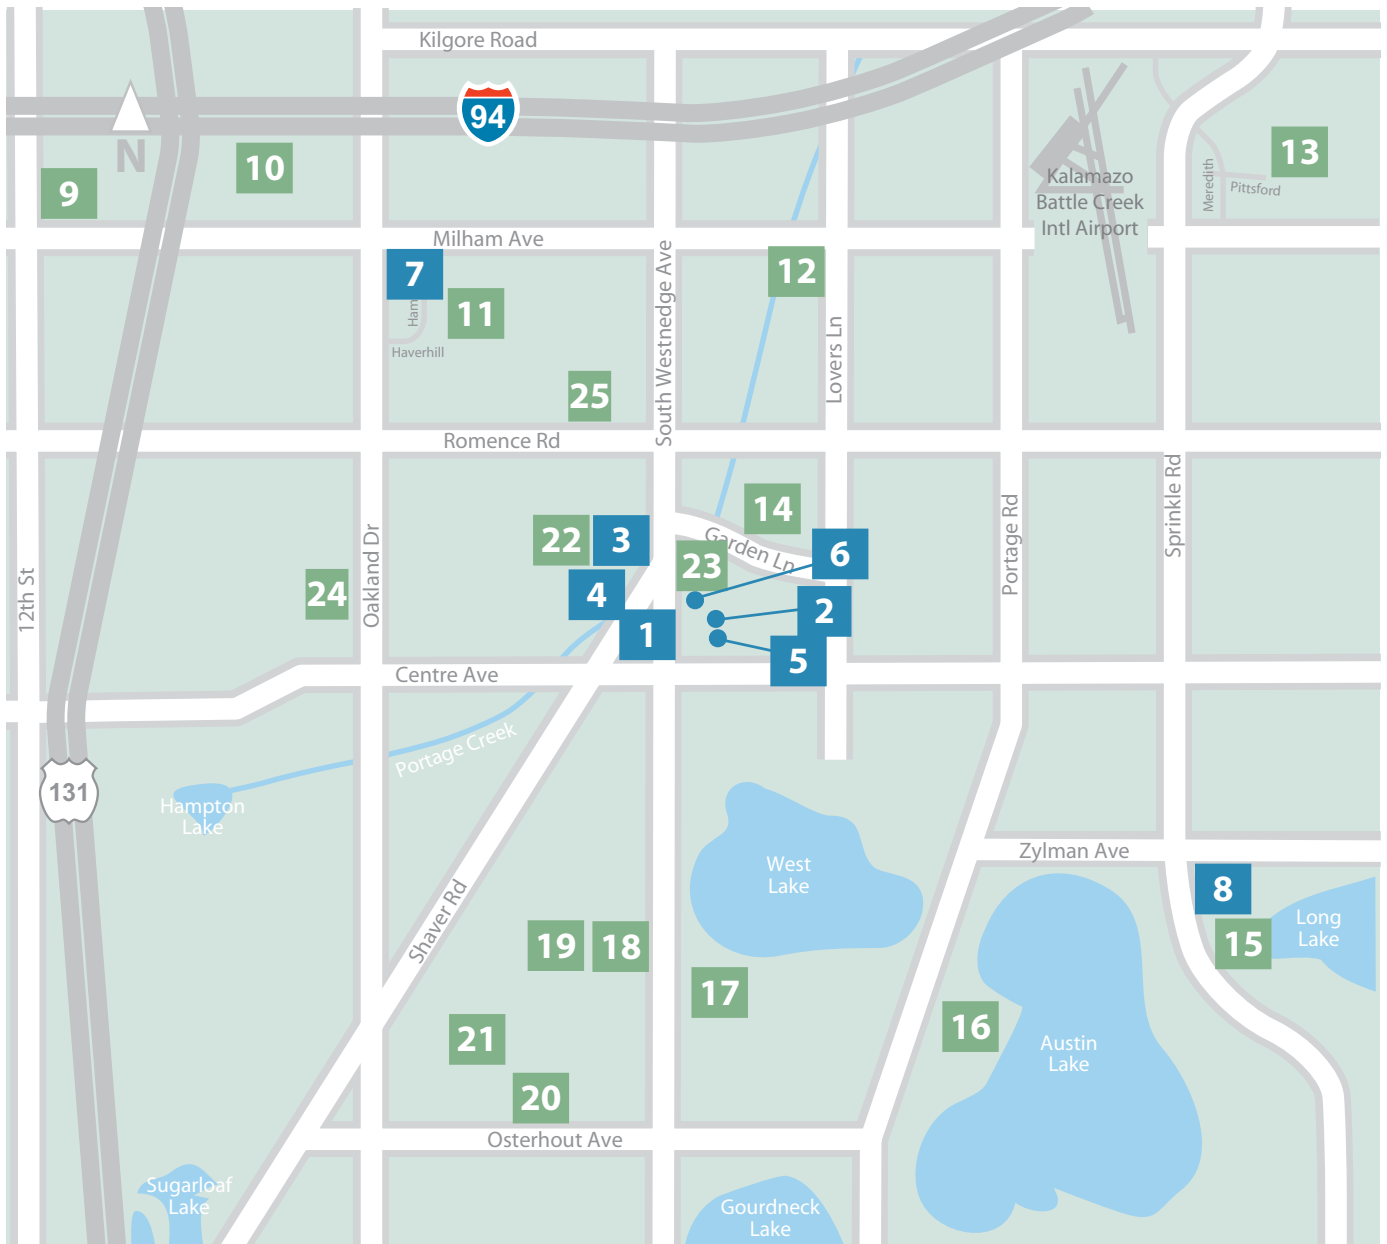

Portage Public Facilities and Parks

Public Facilities

1. Portage City Hall
2. Portage District Library
3. Police/Court Building
4. Fire Station #1
5. Portage Senior Center
6. Department of Public Services
7. Fire Station #2
8. Fire Station #3

Portage Parks

9. Westfield Park
10. Harbors West Park
11. Haverhill Park
12. Portage Creek Bicentennial Park
13. Lexington Green Park
14. Celery Flats Historical Area
15. Ramona Park
16. Lakeview Park
17. West Lake Nature Preserve
18. South Westnedge Park
19. Skatepark at South Westnedge Park
20. Schrier Park
21. Bishop's Bog Preserve
22. Central Park
23. Liberty Park
24. Oakland Drive Park
25. Millennium Park