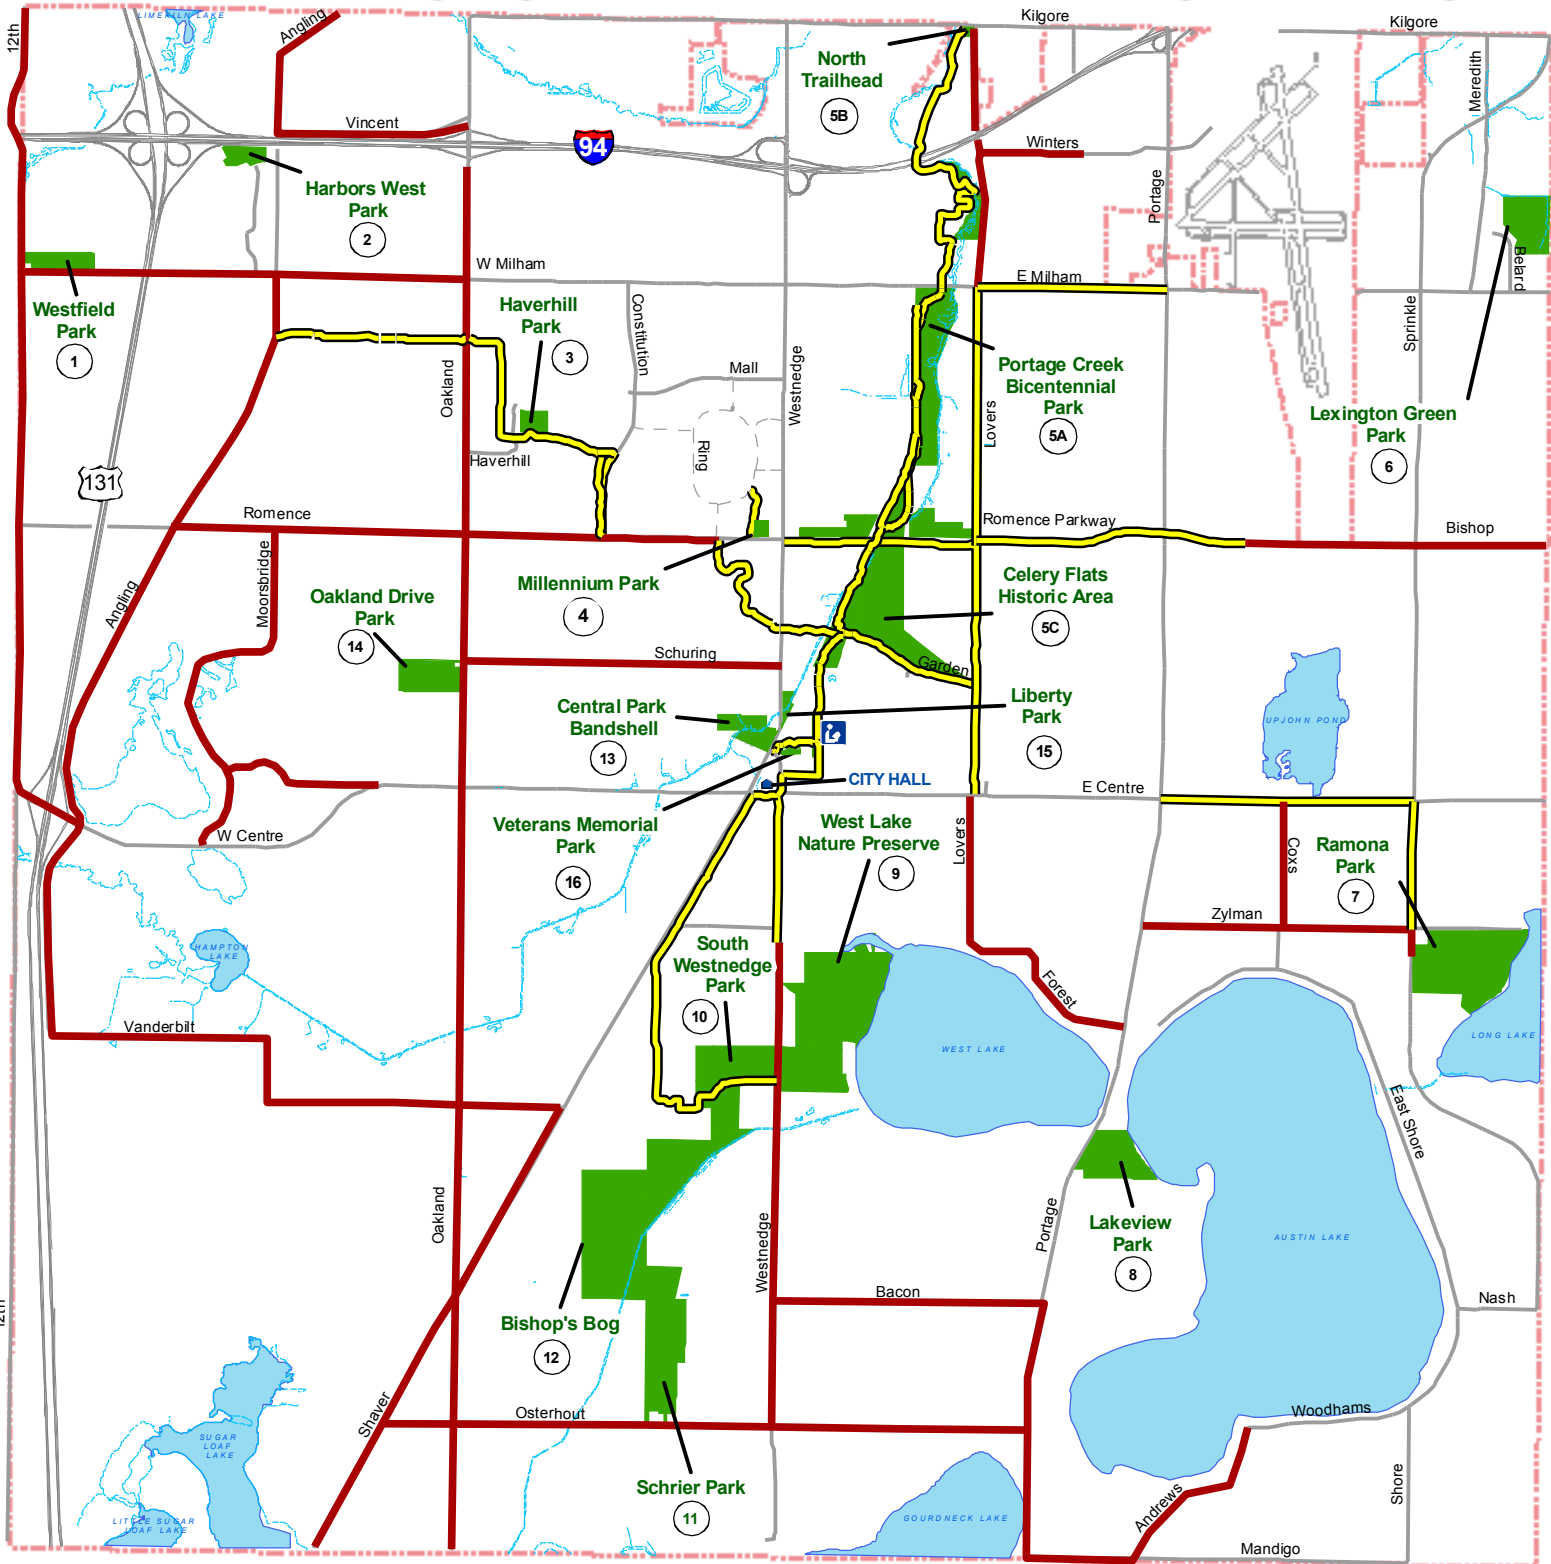

CITY OF PORTAGE

PARK SYSTEM AND BIKEWAYS/TRAILS

- Multi-Use Trail
- Paved Shoulder Bikeway
- Parklands
- City Boundary