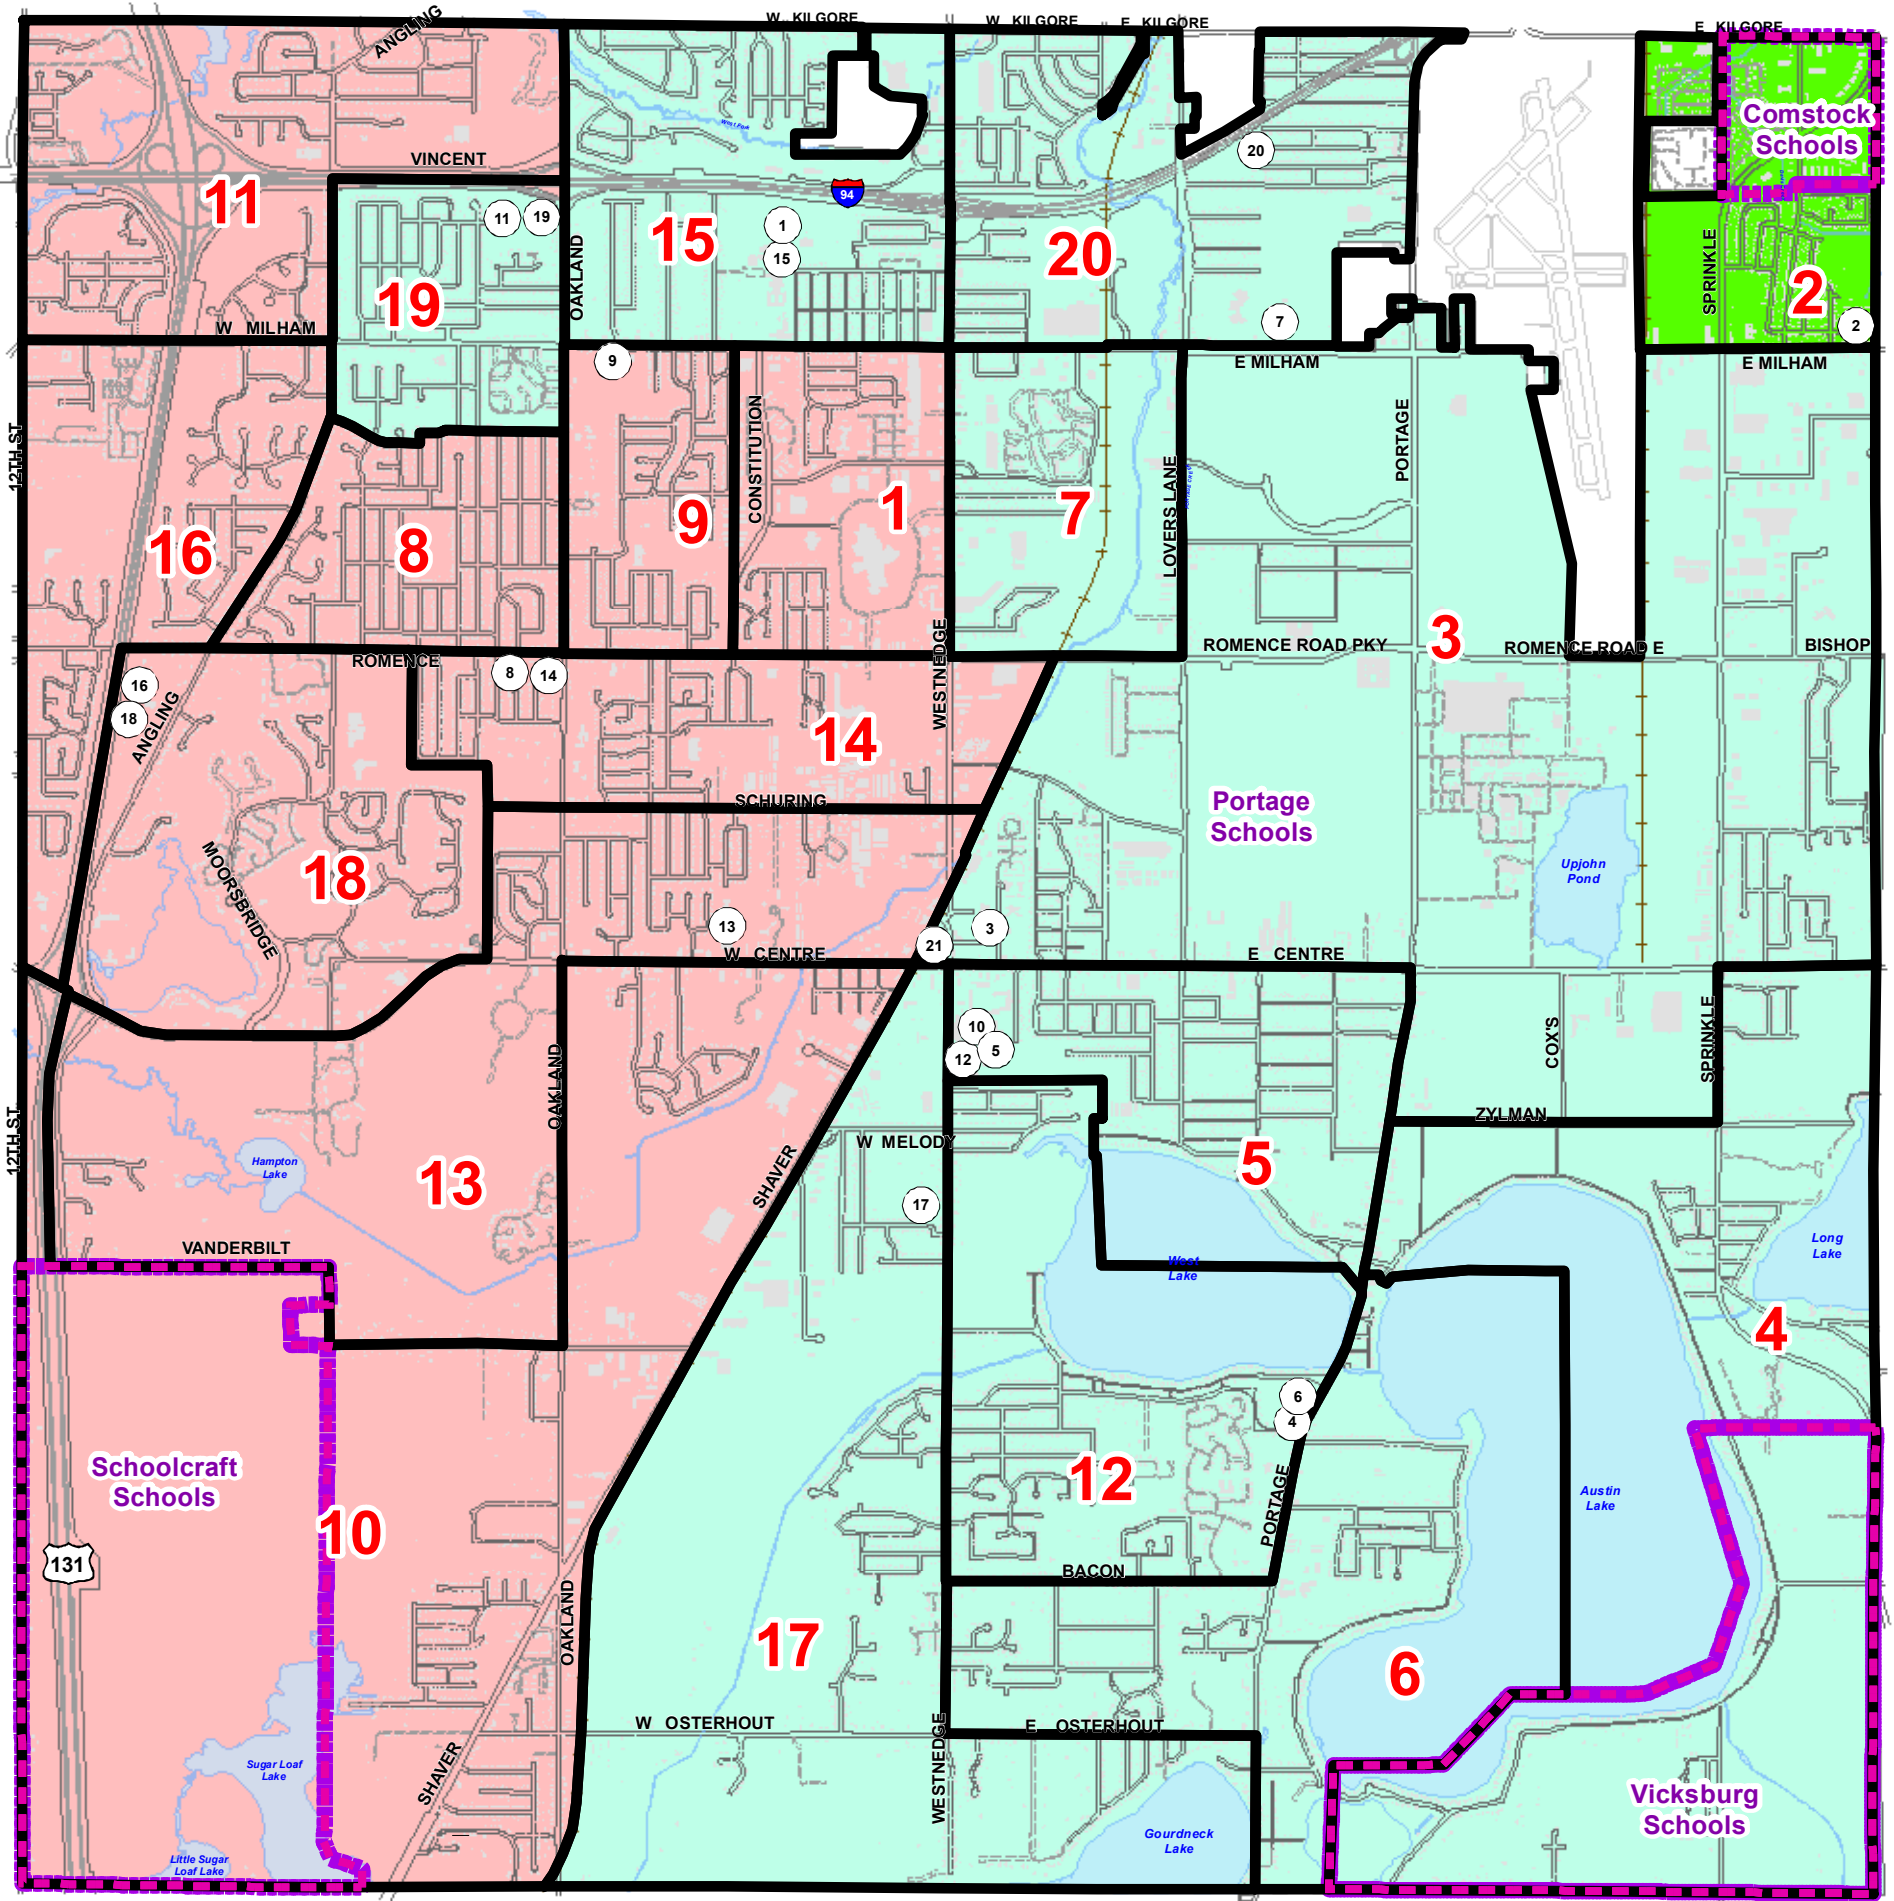

# Precinct Map

### CITY OF PORTAGE PRECINCTS

1. PPS "Dog House" Multi-Purpose Gym	1000 Idaho Avenue
2. Goldentree Apts. Community Building	4795 E. Milham Avenue
3. Portage Senior Center	320 Library Lane
4. Lord of Life Lutheran Church	9420 Portage Road
5. PPS "Stable" Multi-Purpose Gym	8305 S. Westnedge Avenue
6. Lord of Life Lutheran Church	9420 Portage Road
7. K/RESA	1819 E. Milham Avenue
8. Chapel Hill United Methodist Church	7028 Oakland Drive
9. Prince of Peace Lutheran Church	1747 West Milham Avenue
10. PPS "Stable" Multi-Purpose Gym	8305 S. Westnedge Avenue

### Legend

 Precinct Locations	 8th County Commission District
 Voting Precinct	 10th County Commission District
 School District Boundary	 11th County Commission District

Path: R:\GISADMIN\kartl\projects\COMMON MAPS\Precinct\_b.mxd