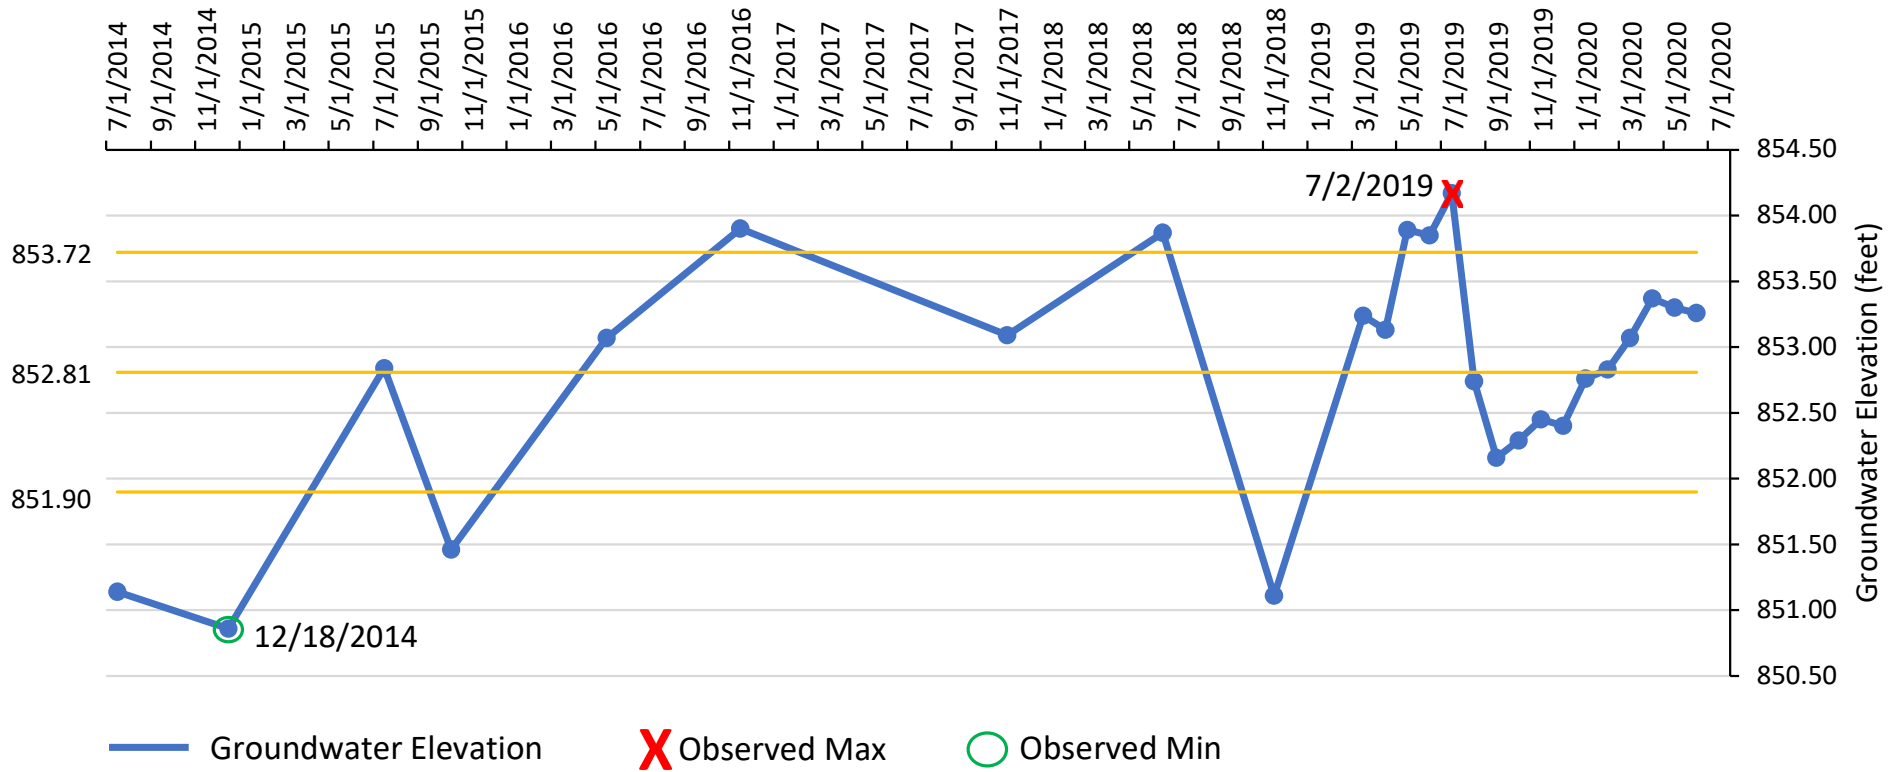

City of Portage Historic Summary of Elevation Data

Mean + Std. Dev: 853.72 ft
Mean: 852.81 ft
Mean - Std. Dev: 851.90 ft

Holiday Village East (#87) - MW-1

Observed Max: 854.17 ft
Observed Min: 850.86 ft
Range: 3.31 ft

Date of Measurement

City of Portage Historic Summary of Elevation Data

Mean + Std. Dev: 854.09 ft
 Mean: 852.69 ft
 Mean - Std. Dev: 851.30 ft

Holiday Village East (#87) - MW-2

Observed Max: 855.51 ft
 Observed Min: 849.79 ft
 Range: 5.72 ft

Date of Measurement