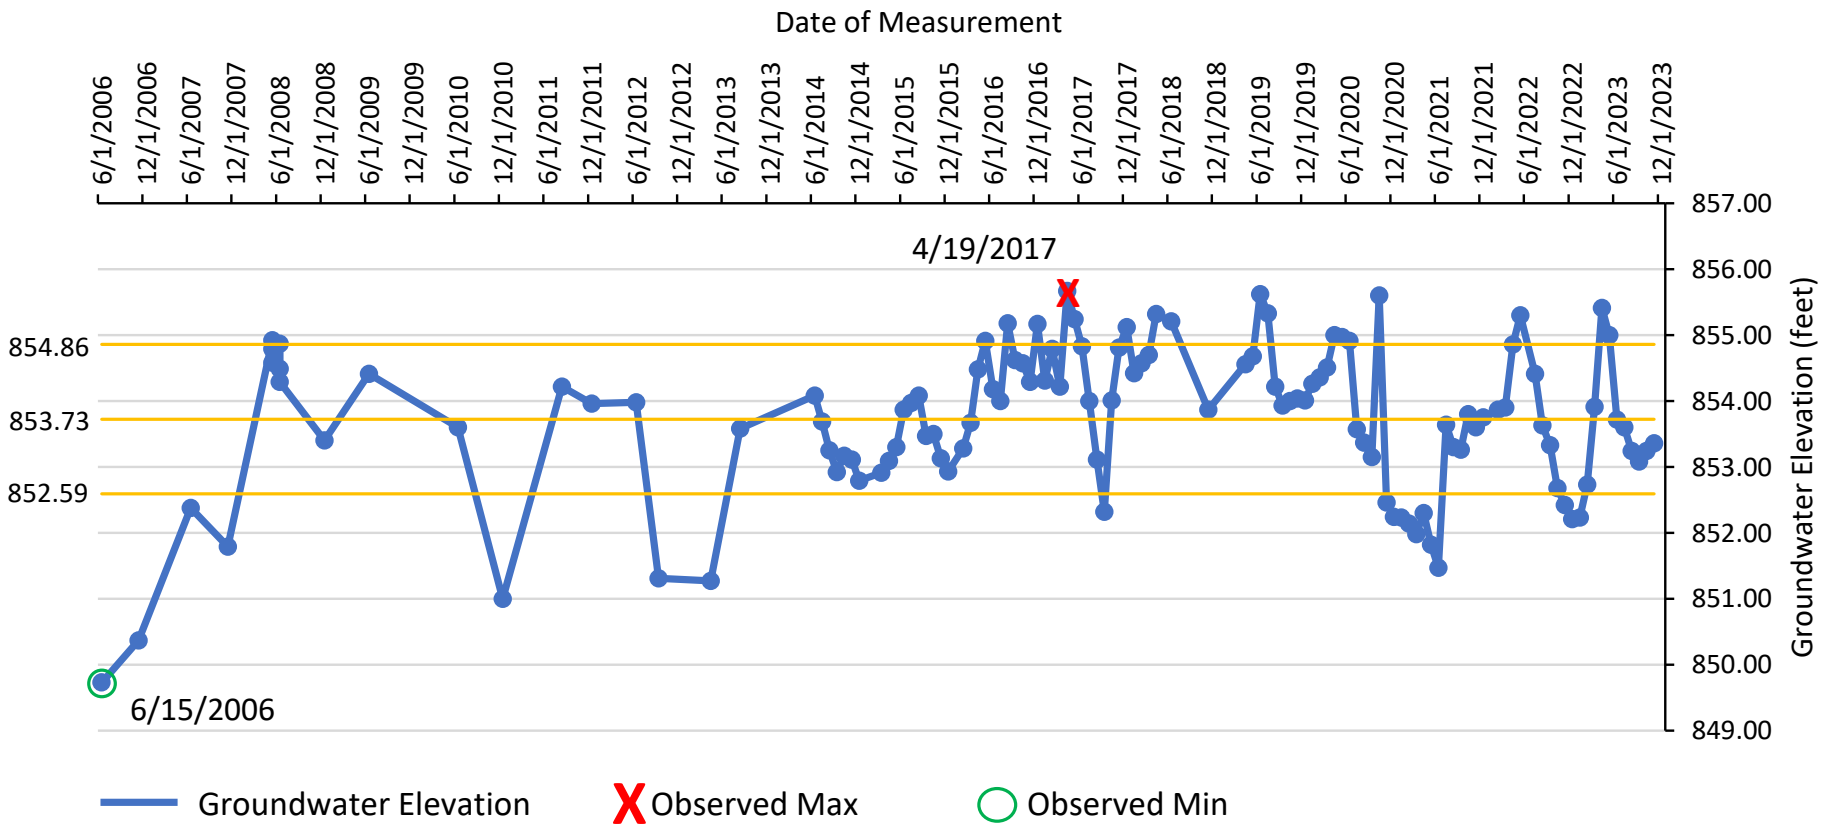

# City of Portage Historic Summary of Elevation Data

Mean + Std. Dev: 854.86 ft  
Mean: 853.73 ft  
Mean - Std. Dev: 852.59 ft

## Sprinkle Woods (#37) - MW-1

Observed Max: 855.67 ft  
Observed Min: 849.73 ft  
Range: 5.94 ft

# City of Portage Historic Summary of Elevation Data

Mean + Std. Dev: 854.74 ft  
Mean: 853.41 ft  
Mean - Std. Dev: 852.07 ft

## Sprinkle Woods (#37) - MW-2

Observed Max: 855.73 ft  
Observed Min: 848.31 ft  
Range: 7.42 ft