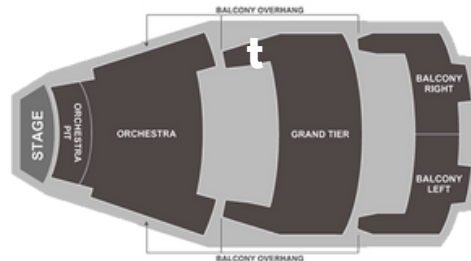

ORCHESTRA LEVEL SEATING

$75 Member / $85 Non-Member

Pricing includes all gratuities.

Thank you to the Friends of the Portage Senior Center
for supporting the Travel Program.

6:30 PM

Board Bus

Harding's Friendly Market

6330 South Westnedge -

Portage

6:45 PM

Depart for Miller Auditorium

7:00 PM

Arrive at Miller Auditorium

7:30 PM

Enjoy the Performance!

Board Bus Following Performance

Depart for Portage

10:00 PM

Approximate arrival at

Harding's Friendly Market