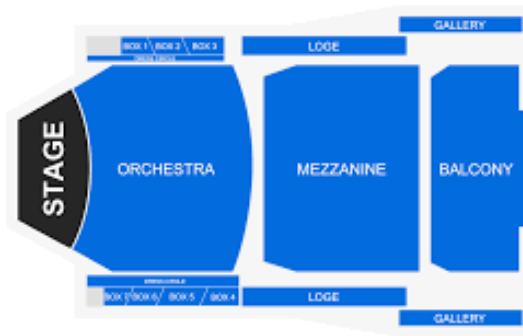

Join us...

...The music. The moves. The icon. Now, the unparalleled artistry of the greatest entertainer of all time comes to Grand Rapids as MJ, the multi-Tony Award®-winning new musical centered around the making of the 1992 Dangerous World Tour, begins a tour of its own. Created by Tony Award®-winning Director/Choreographer Christopher Wheeldon and two-time Pulitzer Prize winner Lynn Nottage, MJ goes beyond the singular moves and signature sound of the star, offering a rare look at the creative mind and collaborative spirit that catapulted Michael Jackson into legendary status. MJ is startin' somethin' as it makes its Michigan premiere at the Devos Performance Hall in July 2024.

MINIBUS TRANSPORTATION

$160 Member / $170 Non-Member

Pricing includes all gratuities.

Mezzanine Seating

Thank you to the Friends of the Portage Senior Center
for supporting the Travel Program.

Itinerary

3:30 PM

Board Minibus
Harding's Friendly Market
6330 S. Westnedge / Portage

3:45 PM

Depart for Dinner

4:15 PM

Enjoy dinner TBD (included)

6:00 PM Board Minibus

7:30 PM

Enjoy performance!

10:30 PM

Board Minibus coach following
performance and depart for
Portage

11:30 PM

Approximate arrival at
Harding's Friendly Market