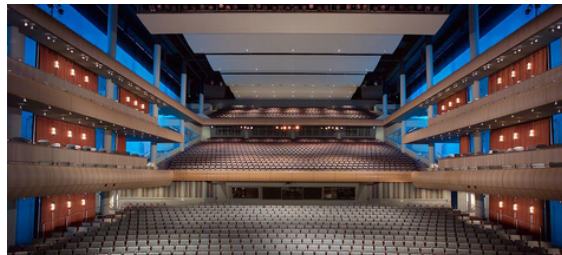

Join us...

...The music. The moves. The icon. Now, the unparalleled artistry of the greatest entertainer of all time comes to Grand Rapids as MJ, the multi-Tony Award®-winning new musical centered around the making of the 1992 Dangerous World Tour, begins a tour of its own. Created by Tony Award®-winning Director/Choreographer Christopher Wheeldon and two-time Pulitzer Prize winner Lynn Nottage, MJ goes beyond the singular moves and signature sound of the star, offering a rare look at the creative mind and collaborative spirit that catapulted Michael Jackson into legendary status. MJ is startin' somethin' as it makes its Michigan premiere at the Devos Performance Hall in July 2024.

MINIBUS TRANSPORTATION

$160 Member / $170 Non-Member

Pricing includes all gratuities.

Mezzanine Seating

Thank you to the Friends of the Portage Senior Center
for supporting the Travel Program.

Itinerary

3:30 PM

Board Minibus
Harding's Friendly Market
6330 S. Westnedge / Portage

3:45 PM

Depart for Dinner

4:15 PM

Enjoy dinner TBD (included)

6:00 PM Board Minibus

7:30 PM

Enjoy performance!

10:30 PM

Board Minibus coach following
performance and depart for
Portage

11:30 PM

Approximate arrival at
Harding's Friendly Market